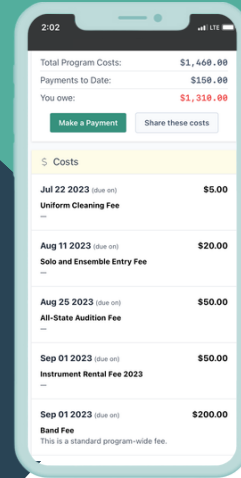

HOW TO USE CUTTIME CHEAT SHEET FOR PARENTS-GUARDIANS

SCAN ME

Welcome to your gateway for all information relating to your student's fine arts program. Access your CutTime Parent Portal page via Magic Link to easily view announcements, events, volunteer jobs, and balance information. Make payments. Share costs with family & friends. No user ID/password needed.

MAGIC LINK BOOKMARKING

Bookmark your Magic Link in your web browser or add a shortcut to your mobile device screen.

SYNCRHONIZE EVENTS

Subscribe once to your student's events and get them synced to your Google or iCalendar.

PAYING FEES

Make an online payment towards your student's program account balance through your parent portal. You will instantly see the payment applied. Forget to pay? You'll receive a monthly automated reminder.

SHARING COSTS

Enlist your family and friends to contribute towards your student's program costs. Easily enter their names and mobile numbers to send them a text request.

VOLUNTEERING

Sign up for open volunteering jobs through events.