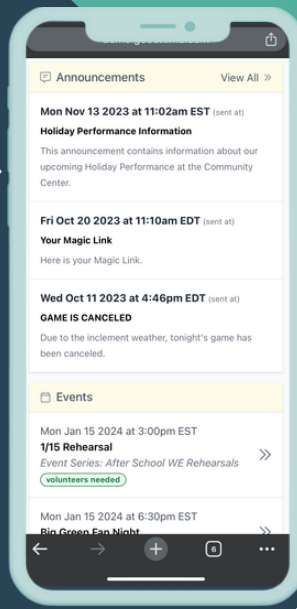

HOW TO USE CUTTIME CHEAT SHEET FOR PARENTS-GUARDIANS

SCAN ME

Welcome to your gateway for all information relating to your student's fine arts program. Access your CutTime Parent Portal page via Magic Link to easily view announcements, events, volunteer jobs, and balance information. Make payments. Share costs with family & friends. No user ID/password needed.

MAGIC LINK BOOKMARKING

Bookmark your Magic Link in your web browser or add a shortcut to your mobile device screen.

SYNCRHONIZE EVENTS

Subscribe once to your student's events and get them synced to your Google or iCalendar.